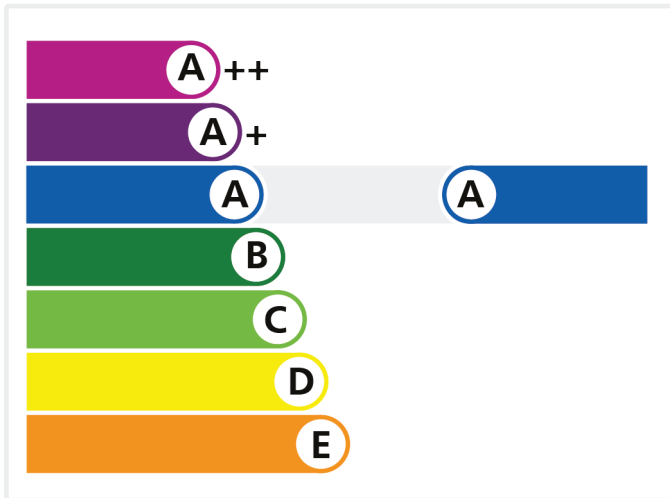

# Energy Window

New Trade Windows Bristol

PVC-U Casement and Tilt & Turn  
Windows

NTW A Rated

Licence No. 4336

Review Date: 31/12/2022

To verify this licence please visit [bfrc.org](https://www.bfrc.org)

This label is not a statutory requirement. It is a voluntary label provided as a customer service to allow consumers to make informed decisions on the energy performance of competing products.