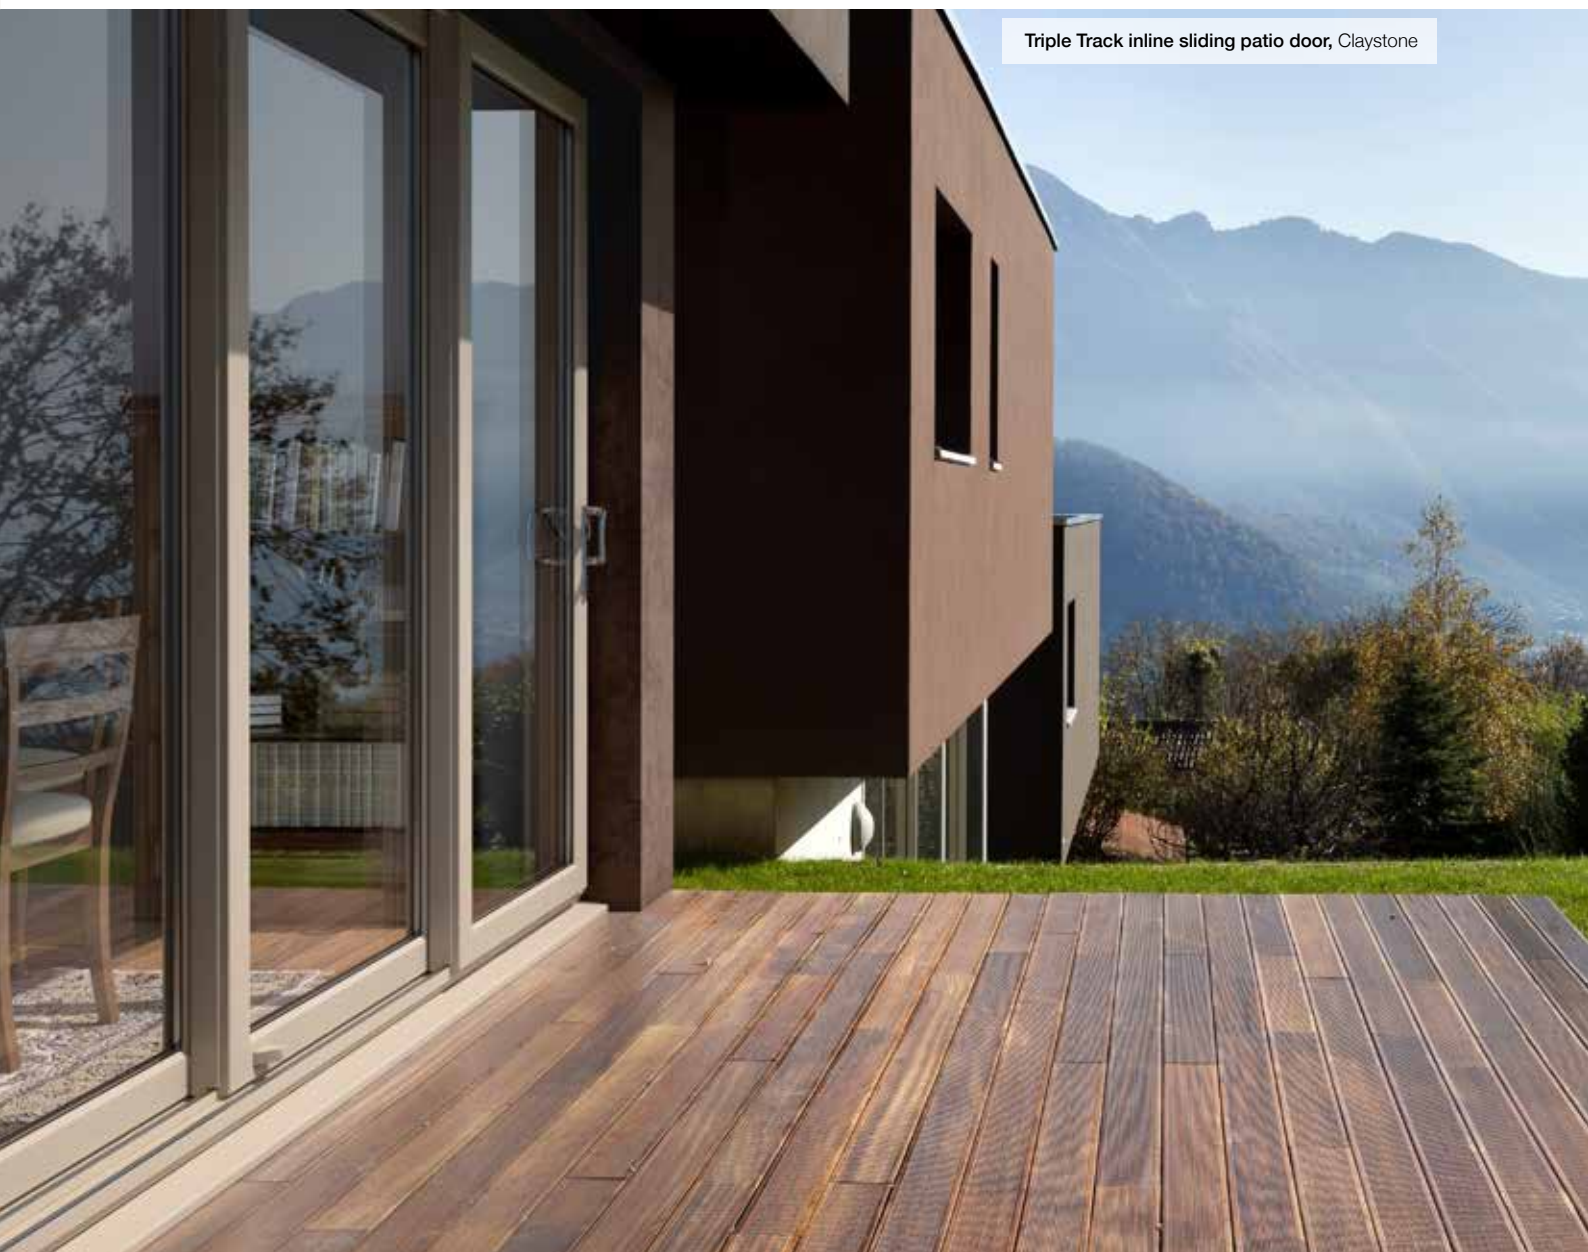

Rosewood

Brown Base#

Black Brown

Flemish Gold Smooth*

Triple Track inline sliding patio door, Claystone

*** Premium Plus**

Main Sections:

One colour, one side – White base